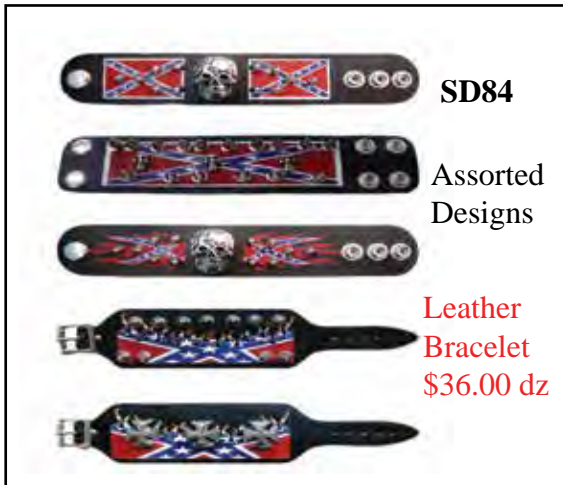

SD84

Assorted Designs

Leather Bracelet $36.00 dz